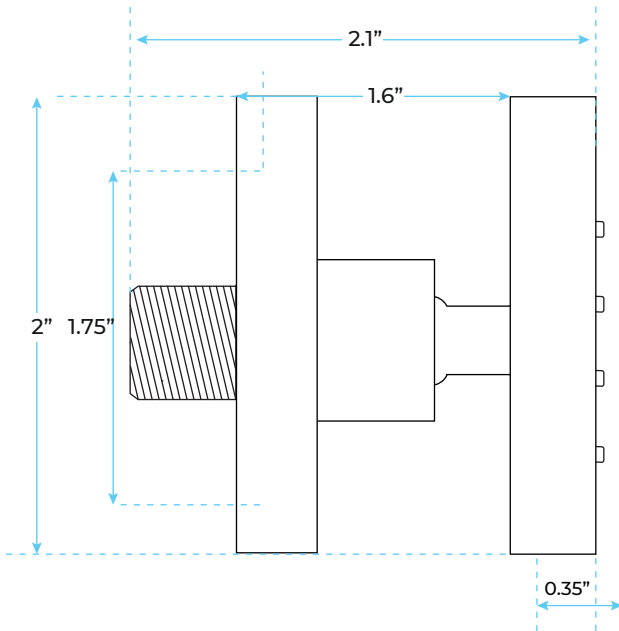

BATHSELECT MODERN DESIGN LED RAIN SHOWER HEAD WITH CHROME JET SPRAY & SLIDING BAR HAND SHOWER SPECS

Specifications

- Installation Type: Ceiling Mount
- Feature: Rainfall Showerhead
- Material: Stainless Steel
- Surface Finish: Chrome
- Showerhead Finish: Polished
- Shower Shape: Square
- Light Type: LED Light
- Special Feature: Thermostatic Faucet
- Water Function: Misty/ Waterfall/ Rainfall
- Thread Interface: G1/ 2 inch

Shower Head Size:

Flow Rate
1.8 GPM / 6.8 LPM (rain Shower)

Hand Shower Size:

The minimum required water pressure is 0.05 MPa (0.5 bar).
Flow rate 2.5 GPM (9.5 LPM).

Mixer Connection :

Body Jets Size:

Feature: Can rotate 360 degrees
Flow Rate: 1.5 GPM / 5.7 LPM (each
Bodyspray)