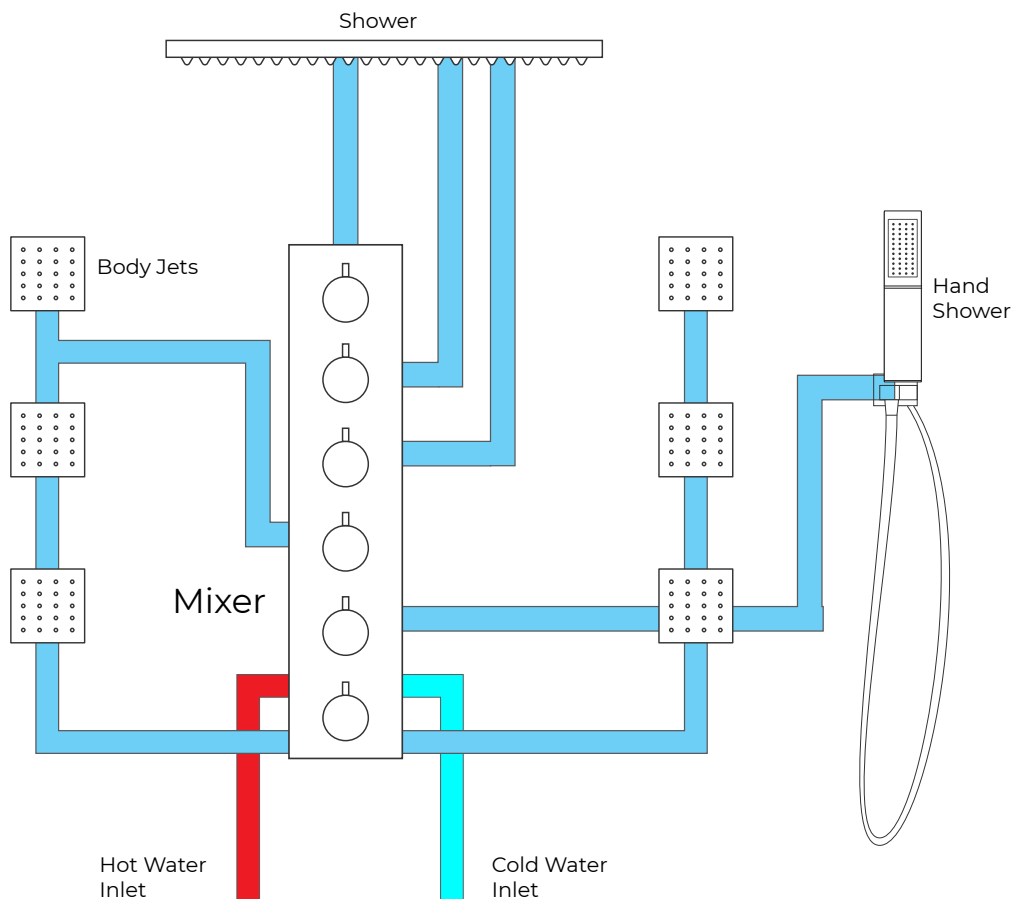

BATHSELECT MODERN DESIGN LED RAIN SHOWER HEAD WITH CHROME JET SPRAY & SLIDING BAR HAND SHOWER SPECS

Specifications

- Installation Type: Ceiling Mount
- Feature: Rainfall Showerhead
- Material: Stainless Steel
- Surface Finish: Chrome
- Showerhead Finish: Polished
- Shower Shape: Square
- Light Type: LED Light
- Special Feature: Thermostatic Faucet
- Water Function: Misty/ Waterfall/ Rainfall
- Thread Interface: G1/ 2 inch

Shower Head Size:

Flow Rate
1.8 GPM / 6.8 LPM (rain Shower)

Hand Shower Size:

The minimum required water pressure is 0.05 MPa (0.5 bar).
Flow rate 2.5 GPM (9.5 LPM).

Mixer Connection :

Body Jets Size:

Feature: Can rotate 360 degrees
Flow Rate: 1.5 GPM / 5.7 LPM (each
Bodyspray)