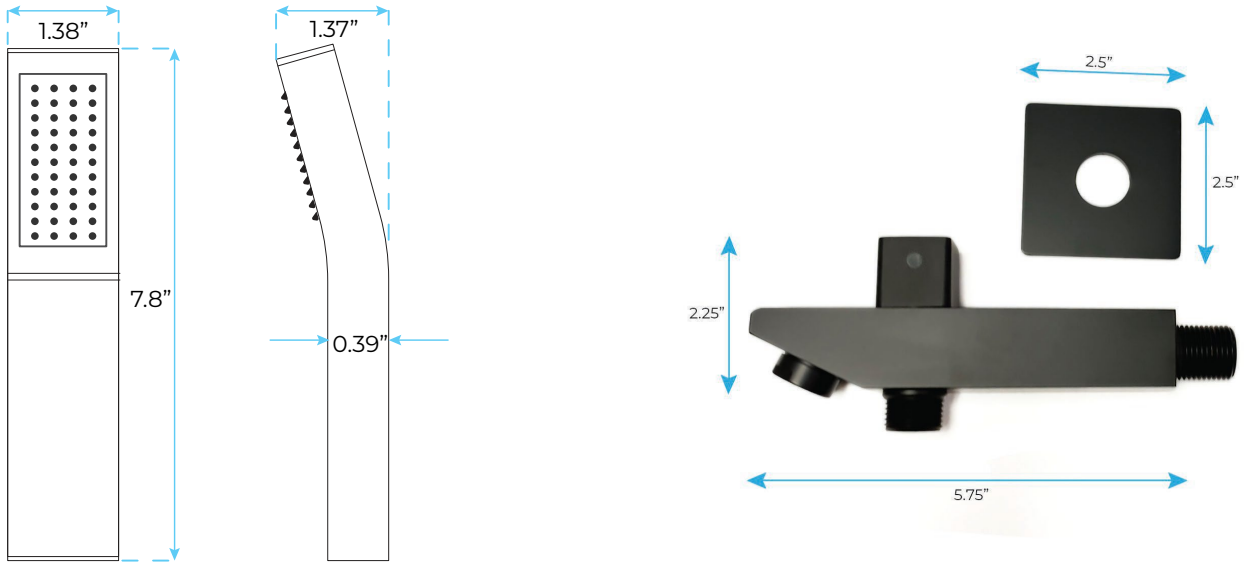

BATHSELECT MODERN DESIGN LED RAIN SHOWER HEAD WITH CHROME JET SPRAY & SLIDING BAR HAND SHOWER SPECS

Specifications

- Installation Type: Ceiling Mount
- Feature: Rainfall Showerhead
- Material: Stainless Steel
- Surface Finish: Chrome
- Showerhead Finish: Polished
- Shower Shape: Square
- Light Type: LED Light
- Special Feature: Thermostatic Faucet
- Water Function: Misty/ Waterfall/ Rainfall
- Thread Interface: G1/ 2 inch

Shower Head Size:

Flow Rate
1.8 GPM / 6.8 LPM (rain Shower)

Hand Shower Size:

The minimum required water pressure is 0.05 MPa (0.5 bar).
Flow rate 2.5 GPM (9.5 LPM).

Mixer Connection :

Body Jets Size:

Feature: Can rotate 360 degrees
Flow Rate: 1.5 GPM / 5.7 LPM (each
Bodyspray)