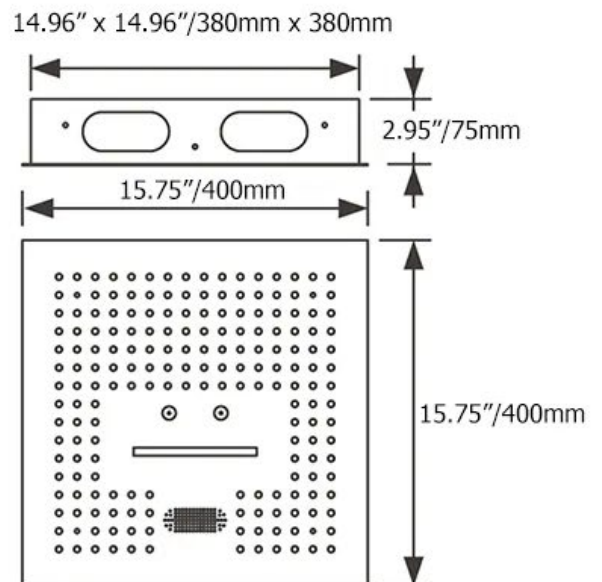

BATHSELECT MODERN DESIGN LED RAIN SHOWER HEAD WITH CHROME JET SPRAY & SLIDING BAR HAND SHOWER SPECS

Specifications

- Installation Type: Ceiling Mount
- Feature: Rainfall Showerhead
- Material: Stainless Steel
- Surface Finish: Chrome
- Showerhead Finish: Polished
- Shower Shape: Square
- Light Type: LED Light
- Special Feature: Thermostatic Faucet
- Water Function: Misty/ Waterfall/ Rainfall
- Thread Interface: G1/ 2 inch

Shower Head Size:

Flow Rate
1.8 GPM / 6.8 LPM (rain Shower)

Hand Shower Size:

The minimum required water pressure is 0.05 MPa (0.5 bar).
Flow rate 2.5 GPM (9.5 LPM).

Mixer Connection :

Body Jets Size:

Feature: Can rotate 360 degrees
Flow Rate: 1.5 GPM / 5.7 LPM (each
Bodyspray)