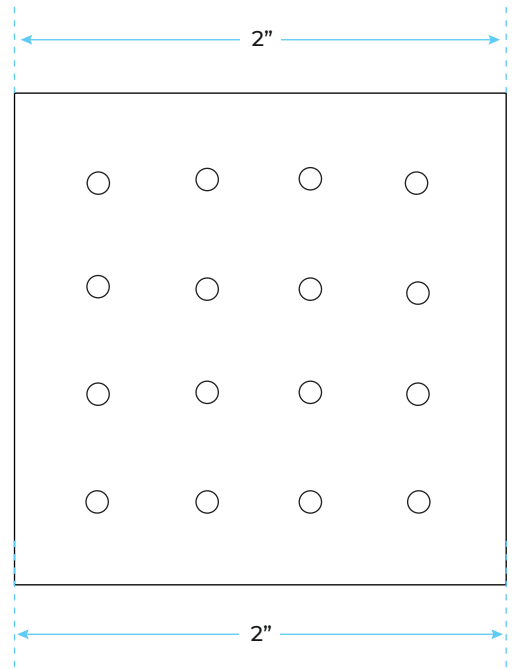

BATHSELECT MODERN DESIGN LED RAIN SHOWER HEAD WITH CHROME JET SPRAY & SLIDING BAR HAND SHOWER SPECS

Specifications

- Installation Type: Ceiling Mount
- Feature: Rainfall Showerhead
- Material: Stainless Steel
- Surface Finish: Chrome
- Showerhead Finish: Polished
- Shower Shape: Square
- Light Type: LED Light
- Special Feature: Thermostatic Faucet
- Water Function: Misty/ Waterfall/ Rainfall
- Thread Interface: G1/ 2 inch

Shower Head Size:

Flow Rate
1.8 GPM / 6.8 LPM (rain Shower)

Hand Shower Size:

The minimum required water pressure is 0.05 MPa (0.5 bar).
Flow rate 2.5 GPM (9.5 LPM).

Mixer Connection :

Body Jets Size:

Feature: Can rotate 360 degrees
Flow Rate: 1.5 GPM / 5.7 LPM (each
Bodyspray)